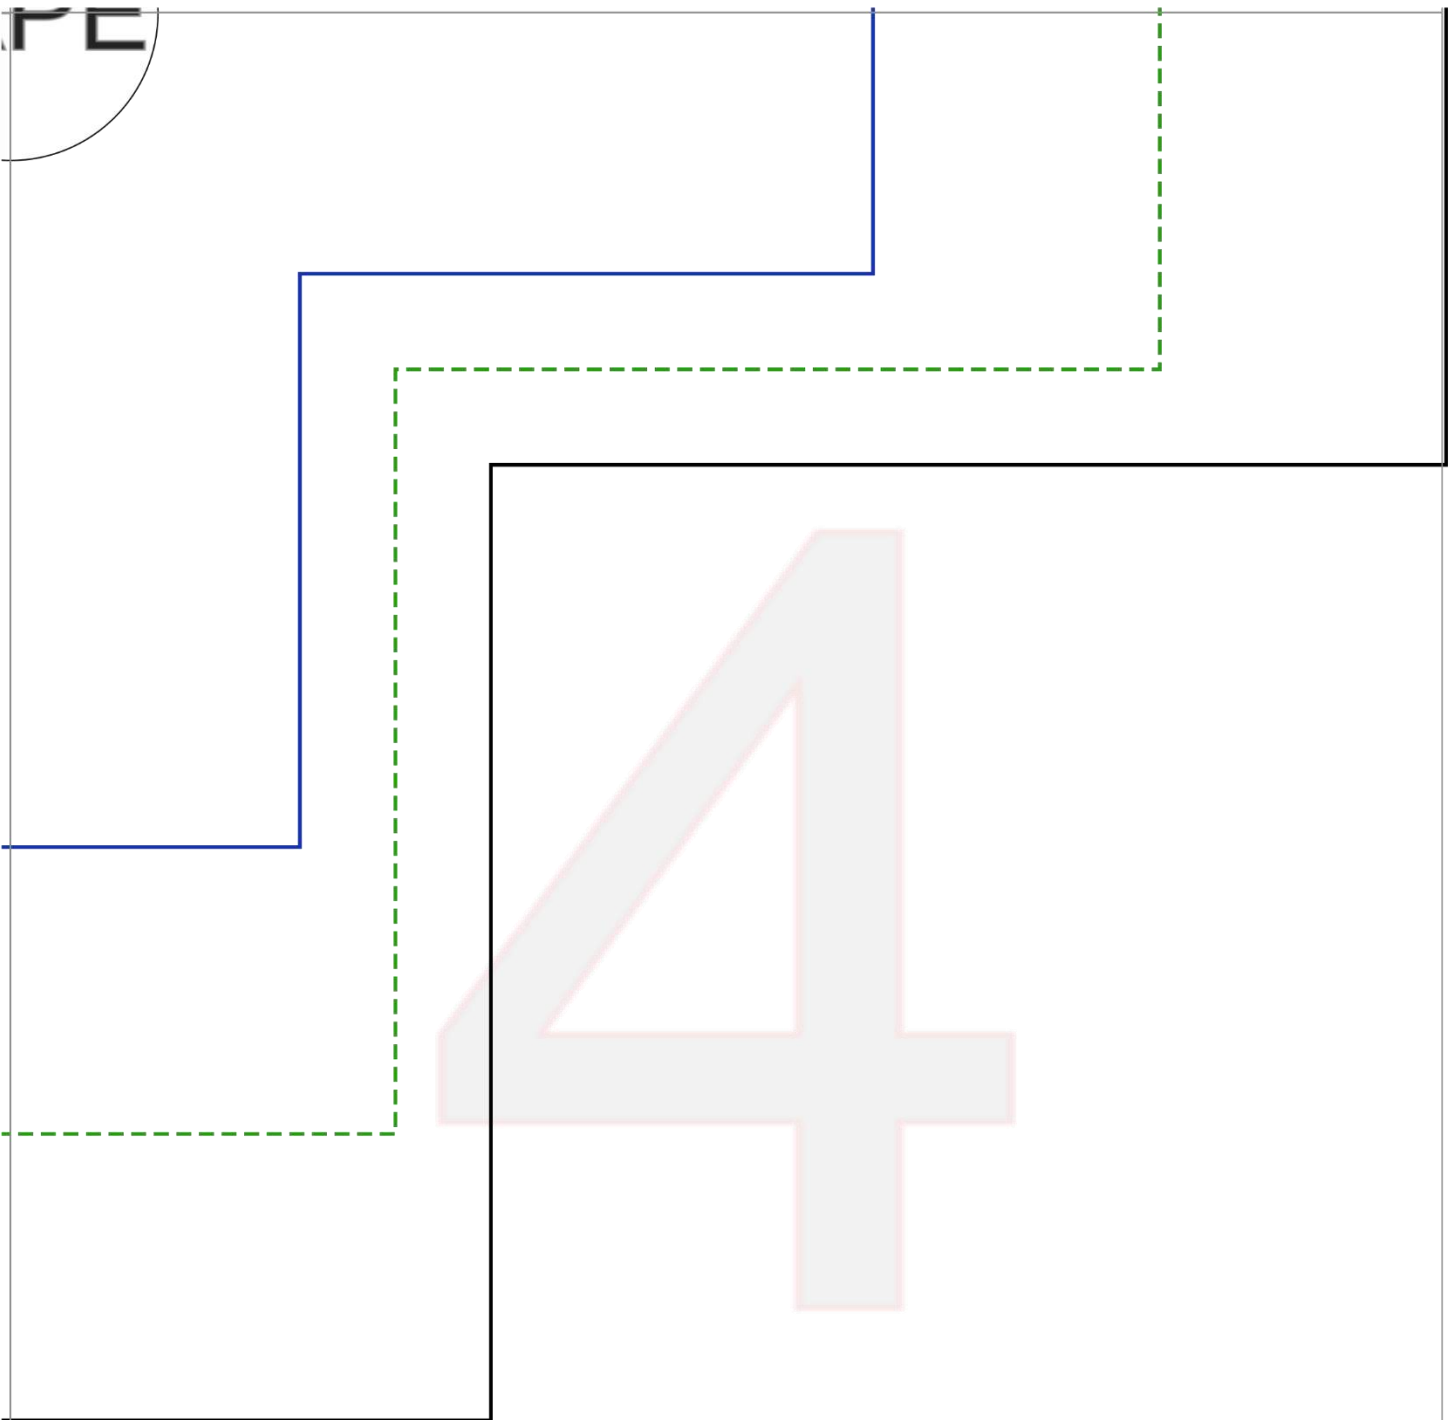

For tutorial VISIT:

www.applegreencottage.com/felt-storage-box-free-pattern/

Print at 100% (no scaling).
To assemble the template,
trim boxes and tape in 2
rows by 2.

1x1 inch
TEST
SQUARE

3x3 cm
TEST
SQUARE

FELT Storage
BOX
PDF Pattern by
AppleGreen Cottage

© www.applegreencottage.com

CUT 1 PIECE

TAI

DE

For tutorial VISIT:
www.applegreencottage.com/felt-storage-box-free-pattern/